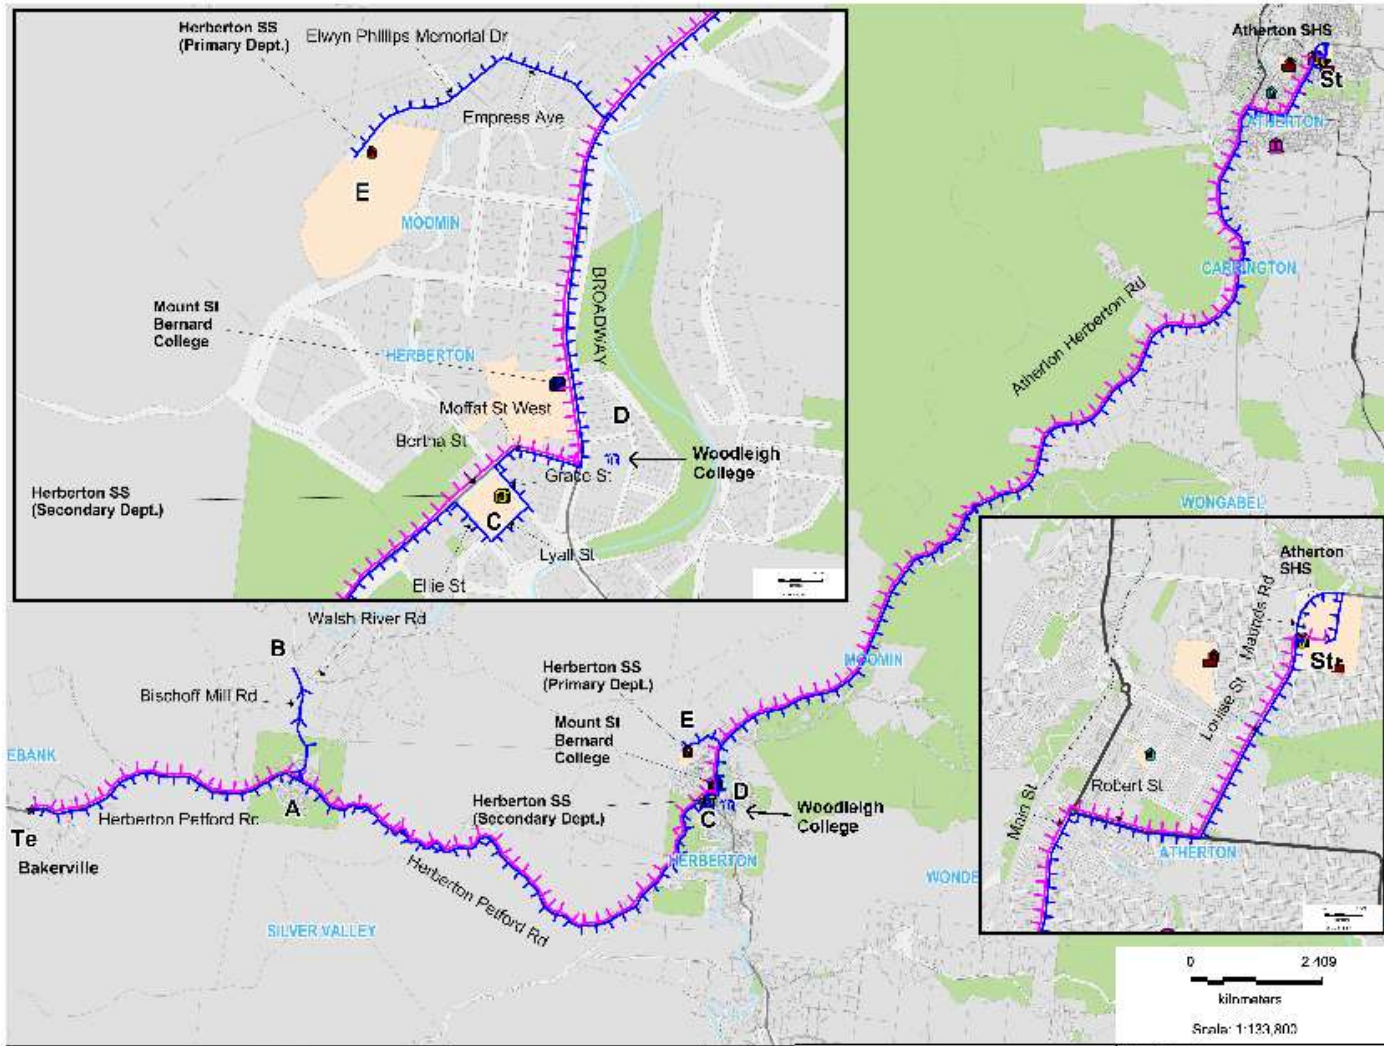

School Route # P1945 — Watsonville

Roads Serviced —Herberton/Petford, Bischoff Mill and Atherton/Herberton

For current route schedule please contact us on 07 4096 5262.