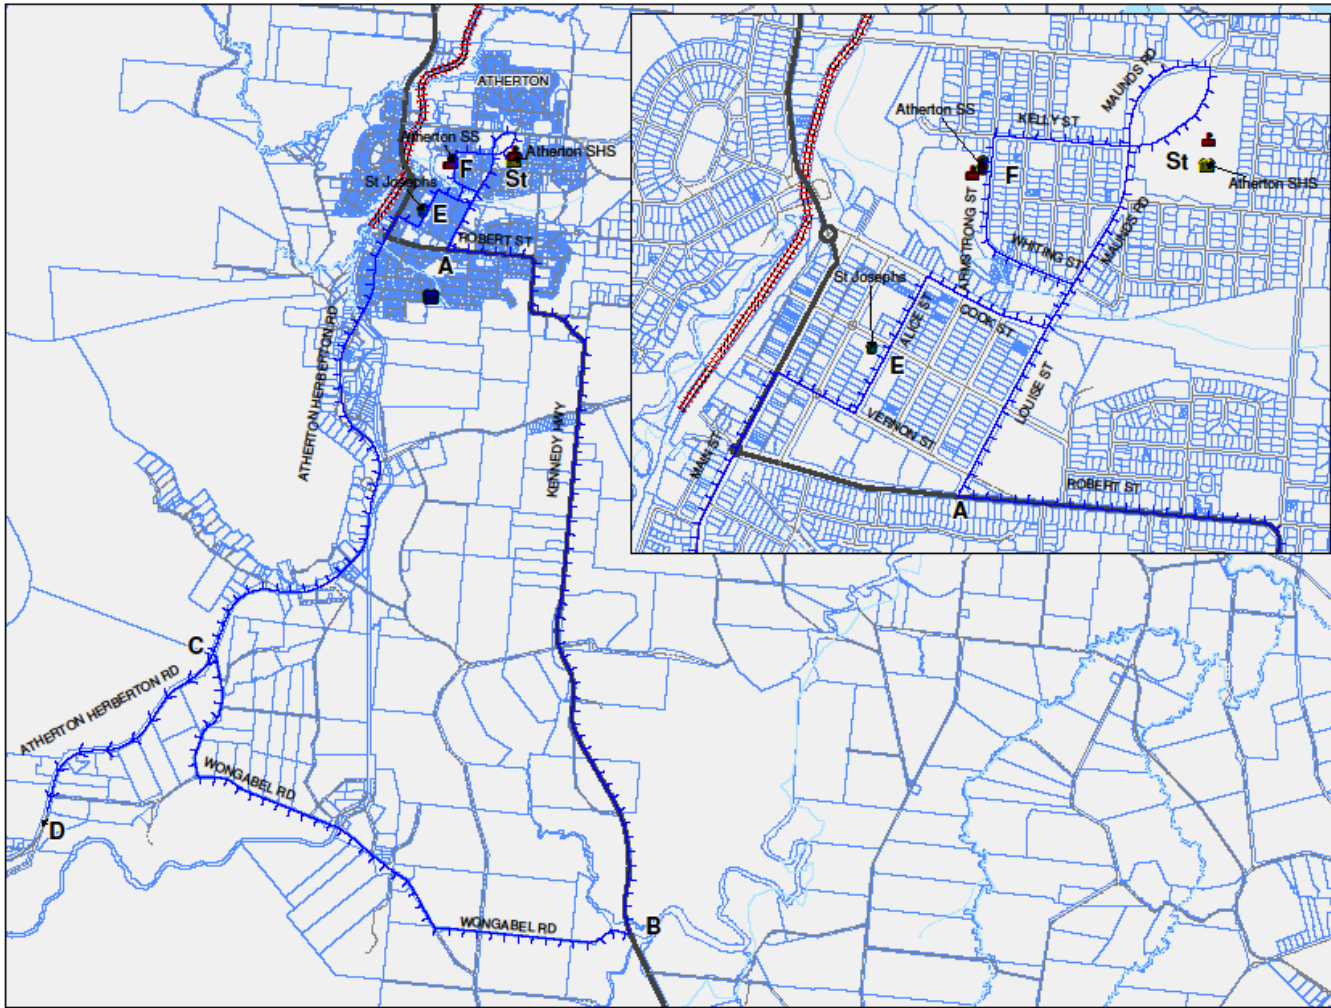

School Route # P826 — Wongabel Road

Roads Serviced — Kennedy Highway, Wongabel, Deep Creek and Herberton

For current route schedule please contact us on 07 4096 5262.