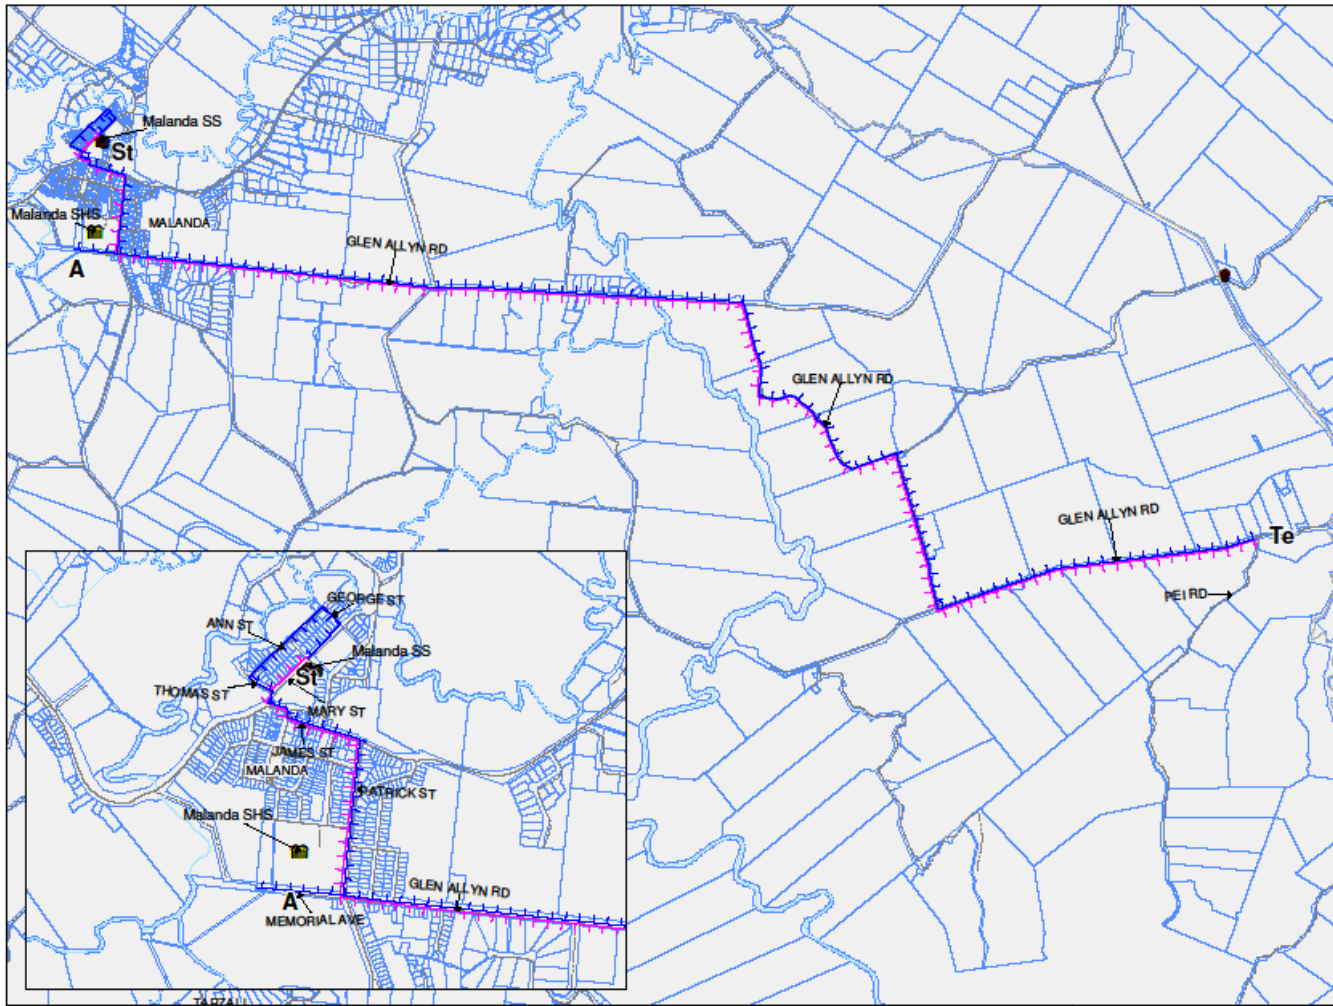

School Route # P915 — Glen Allyn

Roads Serviced — Glen Allyn

For current route schedule please contact us on 07 4096 5262.