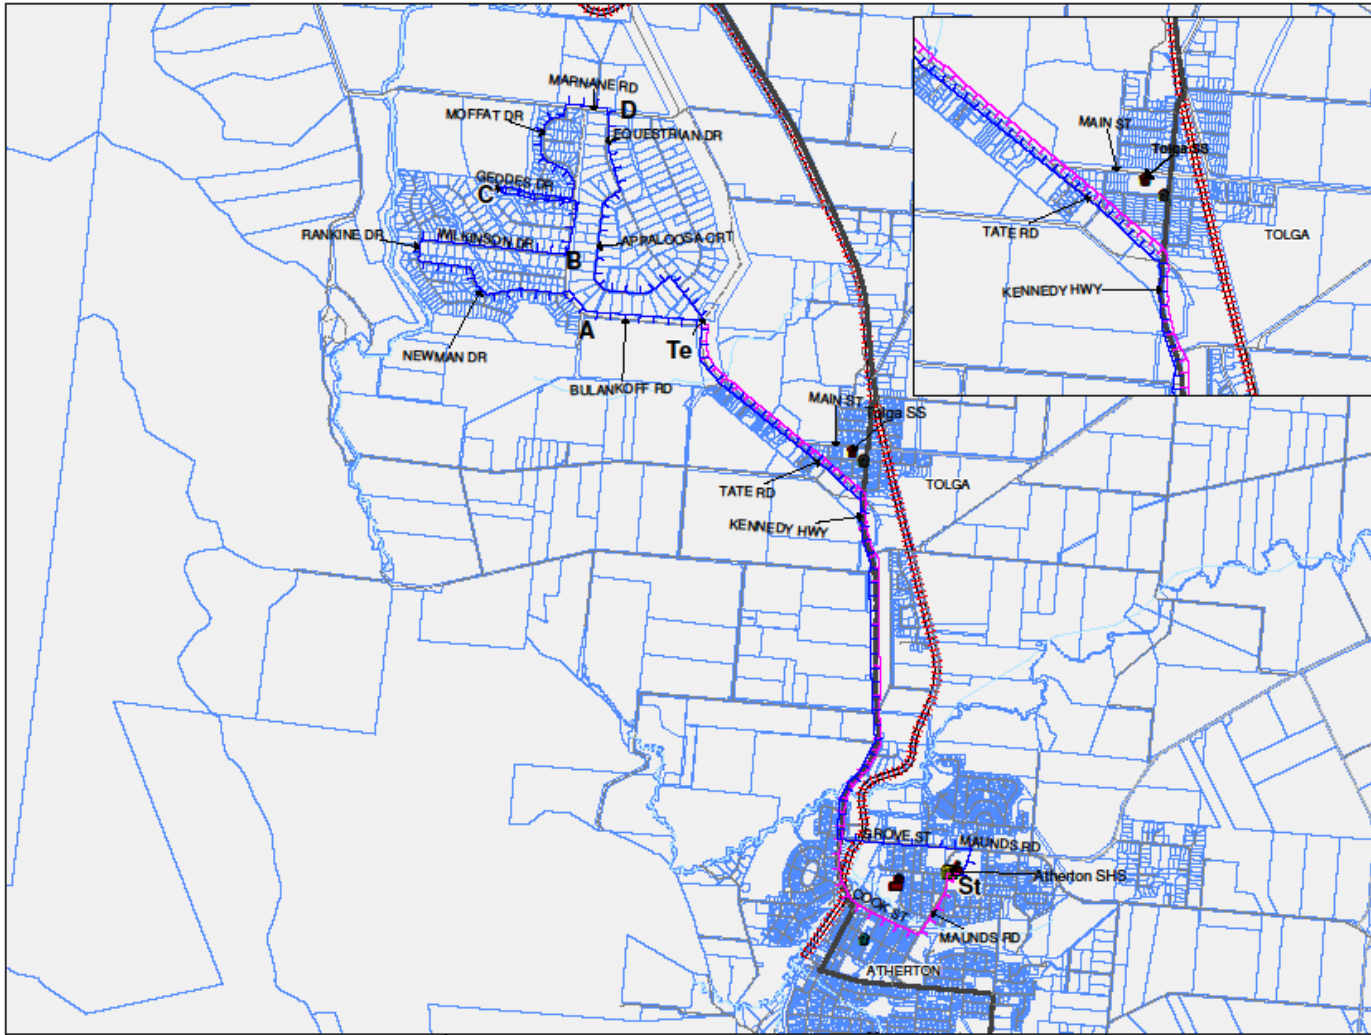

P1725 Roads Serviced —Newman, Rankine, Wilkinson, Bullankoff, Geddes and Moffat

School Route # P1725/S784 — Rangeview

S784 Roads Serviced — Tate, Newman, Rankine, Wilkinson, Bullankoff, Geddes, Moffat, Equestrian and Apaloosa

For current route schedule please contact us on 07 4096 5262.