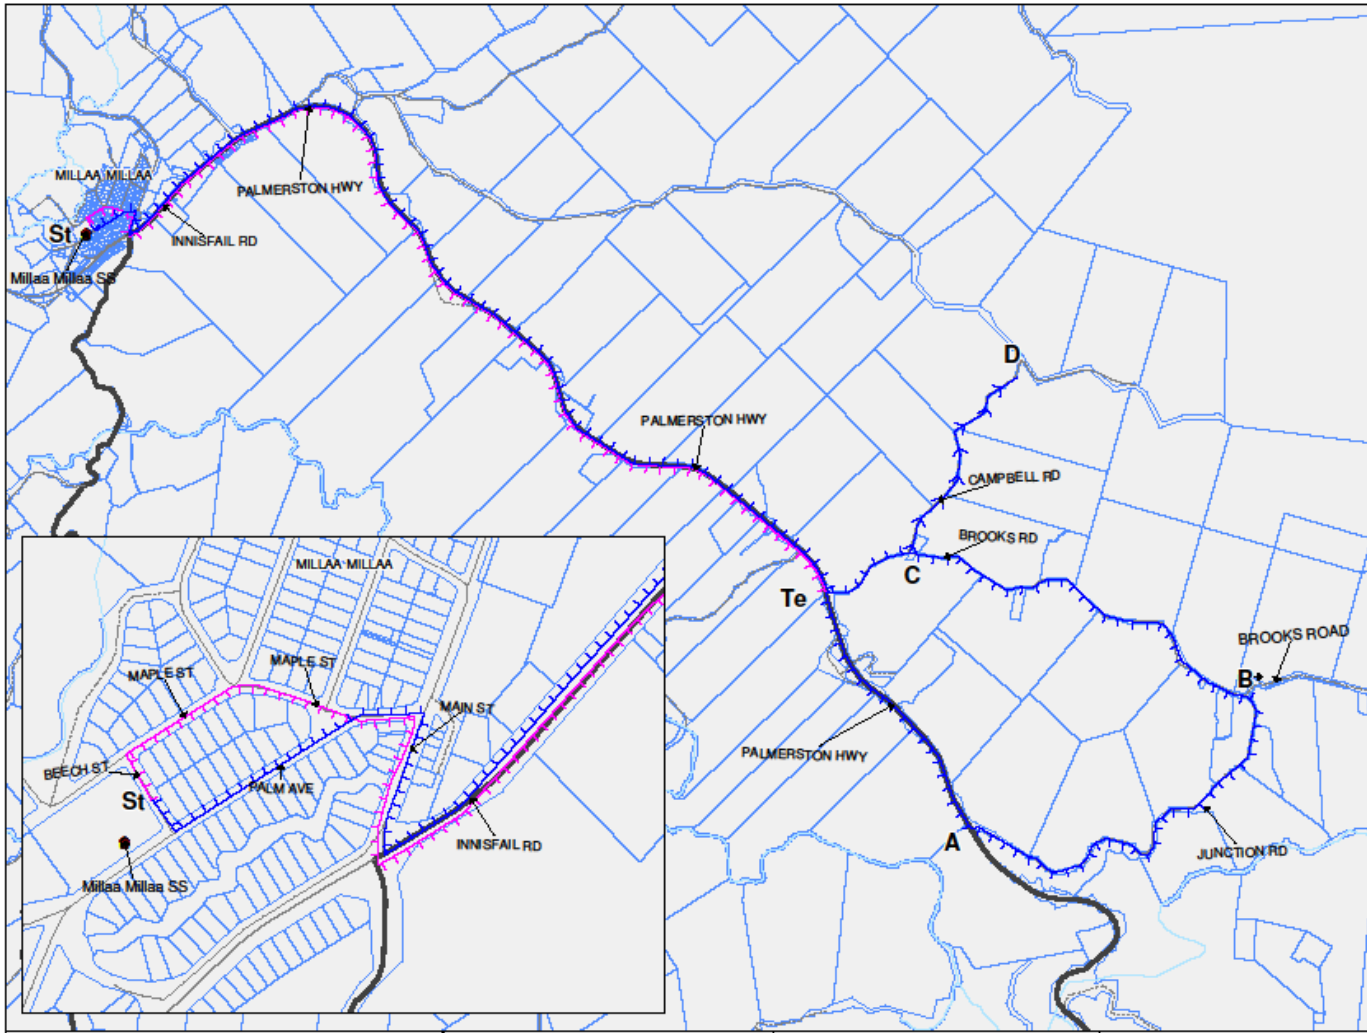

School Route # P395/S184 — Millaa/Malanda

P395 Roads Serviced — Brooks, Junction, Campbell, Palmerston Highway

School Route # P395/S184 — Millaa/Malanda

S184 Roads Serviced — Millaa/Malanda, Elias, Nash and Kenny

For current route schedule please contact us on 07 4096 5262.