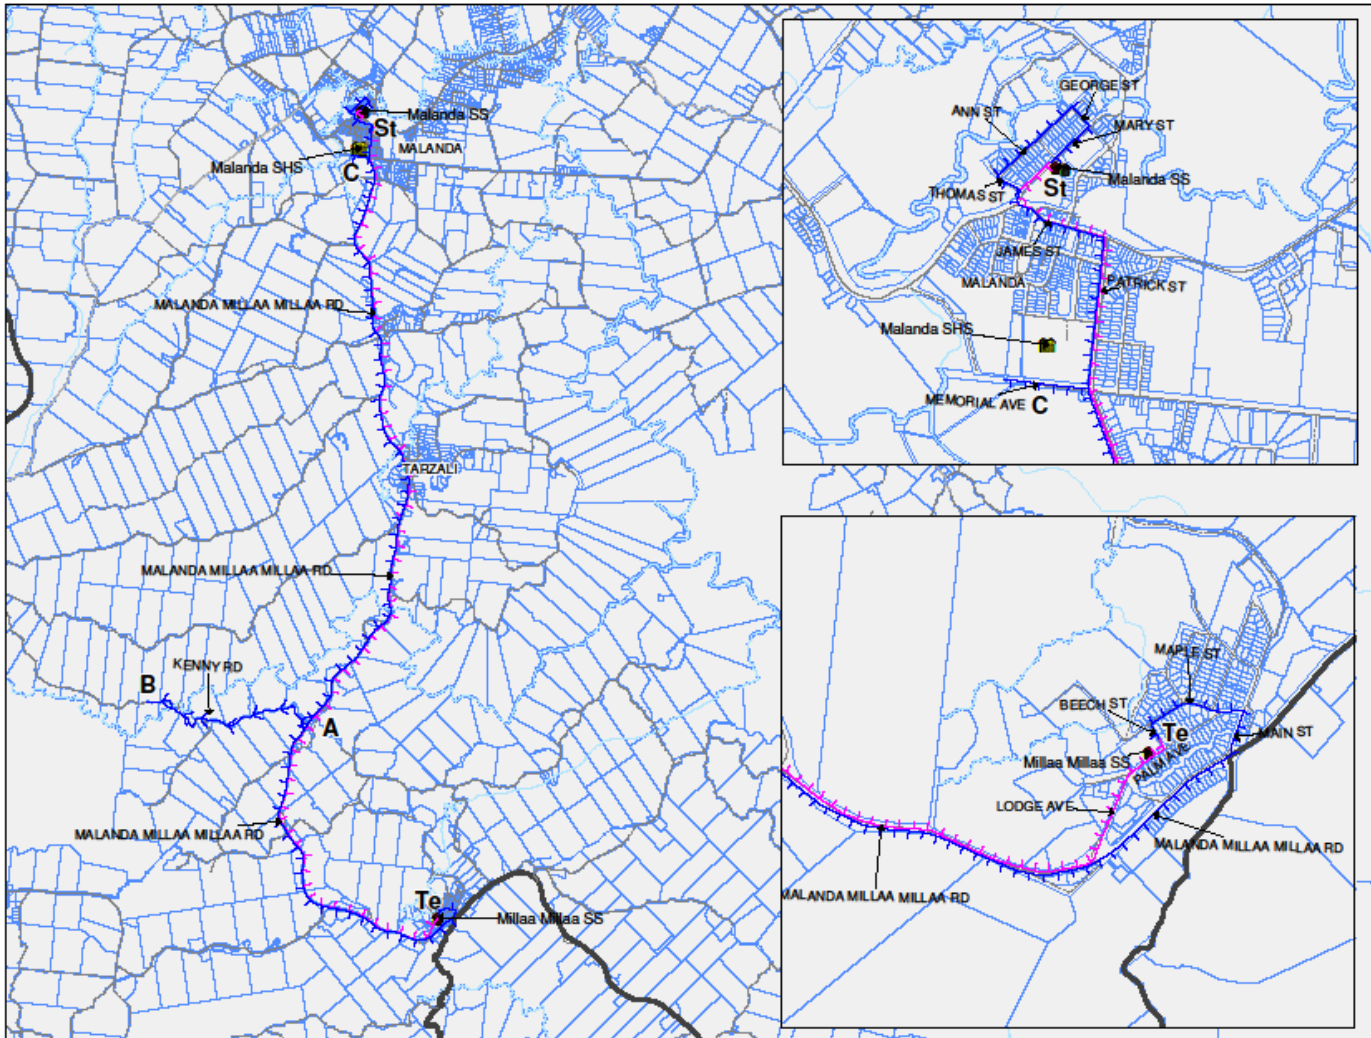

School Route # P395/S184 — Millaa/Malanda

P395 Roads Serviced — Brooks, Junction, Campbell, Palmerston Highway

School Route # P395/S184 — Millaa/Malanda

S184 Roads Serviced — Millaa/Malanda, Elias, Nash and Kenny

For current route schedule please contact us on 07 4096 5262.