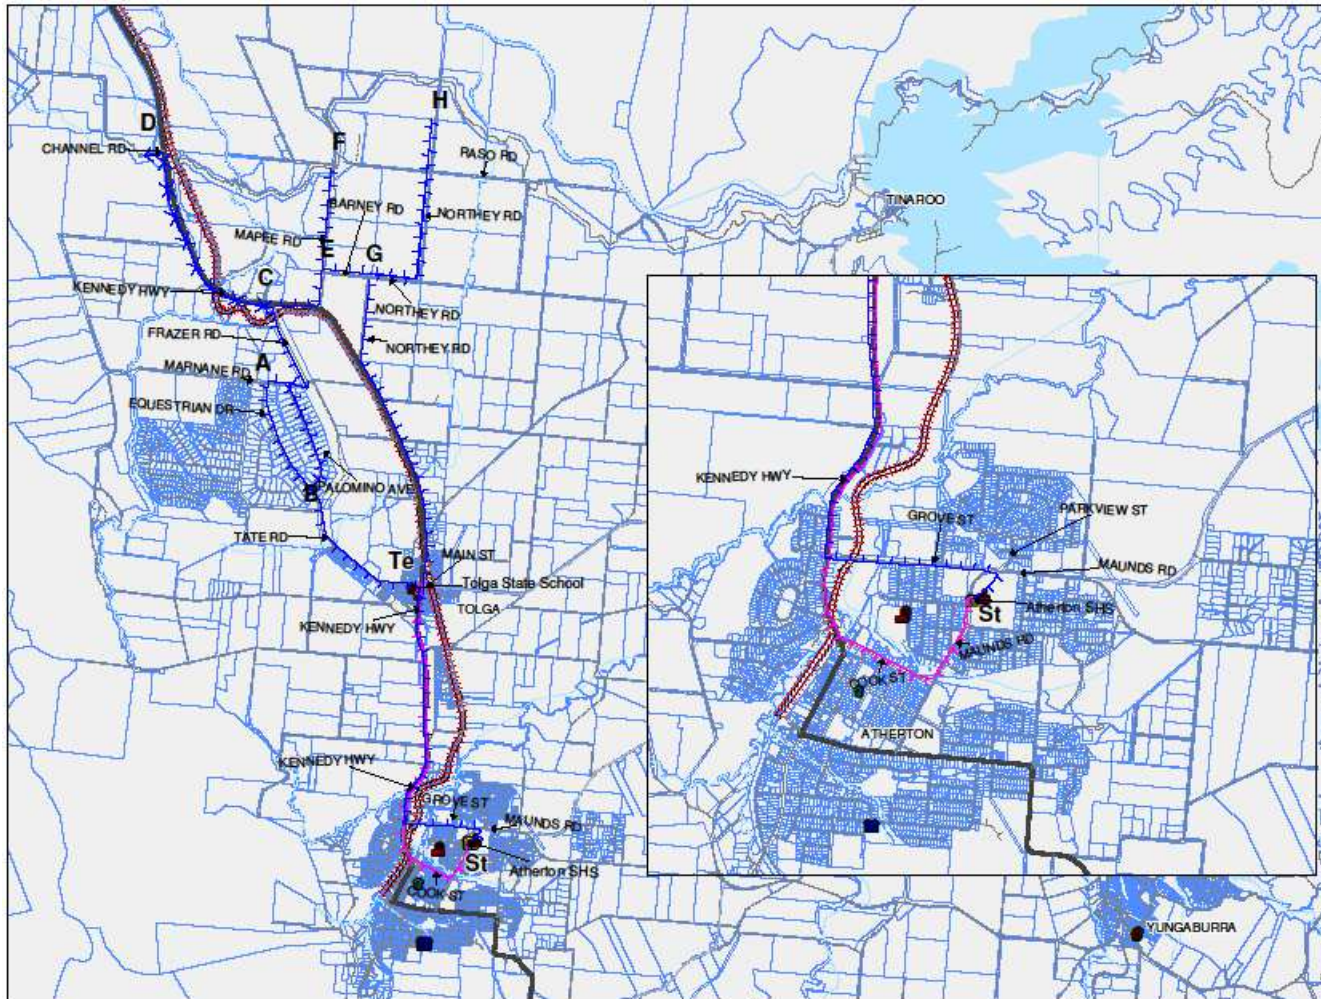

School Route # P442 — Tandara

Roads Serviced — Tate, Palomino, Equestrian, Marnane, Channel, Mapee, Northey, Kennedy Highway

For current route schedule please contact us on 07 4096 5262.